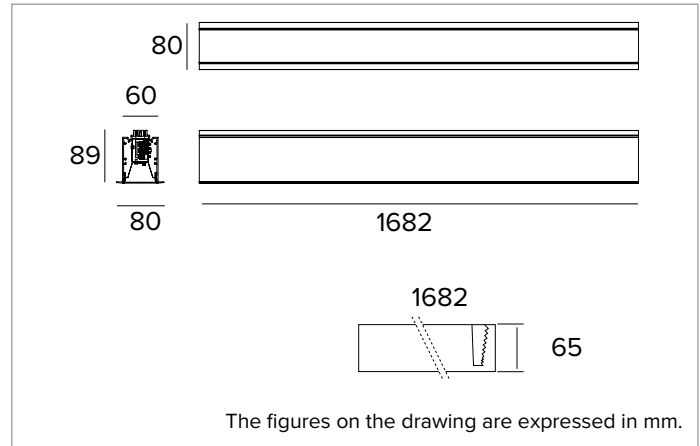

SOURCE

LED Engine made of linear LED boards Ra80. Tunable White version available on request.

Energy efficiency class: D

Nominal power: 72W

Nominal flux: 10320lm

Colour rendering index: 80

Rf: 82.9

Rg: 97

CCT nominal: 3000K

SDCM: 3

Lifetime (L80/B10): >50000h tq +25°C

ILLUMINOTECHNICAL CHARACTERISTICS

Diffused light with opal screen - Highly reflective brushed aluminium reflector and opaline polycarbonate screen.

Emission: DOWN OPAL

Optical efficiency: 68%

Fixture flux: 7028lm

Luminous efficacy: 87lm/W

Photobiological safety: Compliant with RG0 exempt risk group

MECHANICAL CHARACTERISTICS

White painted extruded aluminium body, available in four different lengths. Magnetic installation system to mount the light unit into the housing complete with an anti-fall safety cable.

Colour and finish: Plaster white

Dimensions: L=1682mm

Weight: 5Kg

Version: LINEAR

Degree of protection: IP20

ELECTRICAL CHARACTERISTICS

Integrated electronic ON-OFF power supply. Complete with electrical cables to guarantee feeding continuity (max 2kW). Emergency Pack available on request. Luminaire compliant with EN 60598-2-22 for power supply from a centralised emergency system CPSS (Central Power Supply System), not incorporated in the luminaire - high risk areas excluded. The default power and flux are 100% in AC and 100% in DC.

Fixture Power: 81W

Power supply: 220-240Vac 50/60Hz

Insulation Class: CLASS 1

Type of driver / Control: ON-OFF

Driver included: YES

Class F: YES

SAFE FLICKER: PstLM=<1 and SVM=<0.4 (IEC TR 61547-1 and IEC TR 63158), to ensure a more comfortable and safe light

Ambient temperature: 0°C / +25°C

INSTALLATION

For linear configurations complete with a special connector to attach to the power supply. To be completed with end caps.

NOTES

110-277Vac version available on request.

REGULATIONS AND CERTIFICATIONS

ENEC.

WARRANTY

5 years.

WARNING

Luminaire designed for disposal/recycling at end-of-life. Replaceable (LED only) light source by a professional. Replaceable control gear by a professional.

Due to the technological evolution of the electronic components, the data provided may be updated, and as such, confirmation must be requested during the order process.

Luminous flux and power supply have +/-10% tolerances with respect to the indicated value. tq +25°C (CIE 121).

We reserve the right to make technical changes.

Targetti Sankey S.r.l.
Via Pratese, 164
50145 Firenze - Italy
Tel: +39 055 37911
targetti.com
targetti@targetti.com

CCIAA Firenze
Share Capital:
€ 500.000,00
VAT N. (IT):
01537660480
R.E.A.: FI-275656

TARGETTI